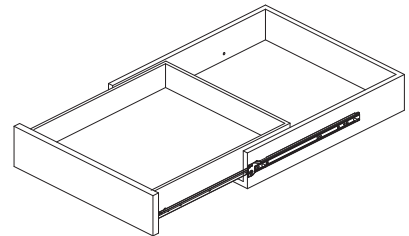

5

Epoxy Coating Roller Slides

8101 Regular Bottom Mount Roller Slide

Specifications

- **Length:** 300mm to 600mm
- **Travel:** 3/4 Full Extension
- **Side Space:** 12mm (+0.5mm-0mm)
- **Hole Pattern:** 32mm
- **Mount:** Bottom Mount
- **Finish:** Epoxy Power Coating
- **Color:** White, Black and Brown
- **Material:** Cold Rolled steel

Packing

- Unit Packed in 20 sets/carton
- Bulk Packed: CL: 100pcs/carton
CR: 100pcs/carton
DL: 100pcs/carton
DR: 100pcs/carton

Applications

- Pencil Drawer

Dimension Specifications

mm (inch)

Note: Holes other than those shown may be in the slide member at King Slide's option and may change without notice.