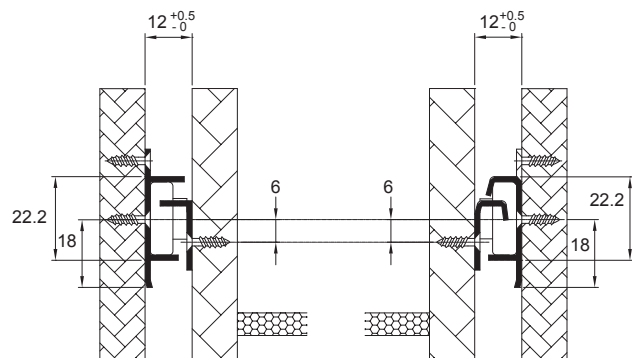

5

Epoxy Coating Roller Slides

8101 Regular Bottom Mount Roller Slide

Specifications

- **Length:** 300mm to 600mm
- **Travel:** 3/4 Full Extension
- **Side Space:** 12mm (+0.5mm-0mm)
- **Hole Pattern:** 32mm
- **Mount:** Bottom Mount
- **Finish:** Epoxy Power Coating
- **Color:** White, Black and Brown
- **Material:** Cold Rolled steel

8102 Regular Side Mount Roller Slide

Specifications

- **Length:** 300mm to 500mm
- **Travel:** 3/4 Full Extension
- **Side Space:** 12mm (+0.5mm-0mm)
- **Hole Pattern:** 32mm
- **Mount:** Side Mount
- **Finish:** Epoxy Power Coating
- **Color:** White, Black and Brown
- **Material:** Cold Rolled steel

8103 Self-Closing Bottom Mount Slide

Specifications

- **Length:** 250mm to 600mm
- **Travel:** 3/4 Full Extension
- **Side Space:** 12mm (+0.5mm-0mm)
- **Hole Pattern:** 32mm
- **Mount:** Bottom Mount
- **Finish:** Epoxy Power Coating
- **Color:** White, Black and Brown
- **Material:** Cold Rolled steel

Specifications

- **Length:** 418mm to 589mm
- **Travel:** 3/4 Full Extension
- **Side Space:** 12mm (+0.5mm-0mm)
- **Hole Pattern:** 32mm
- **Mount:** Bottom Mount
- **Finish:** Epoxy Power Coating
- **Color:** White, Cream
- **Material:** Cold Rolled steel
- **Feature:** Slide Self-adjusts Its Width for Optimum Slide Motion