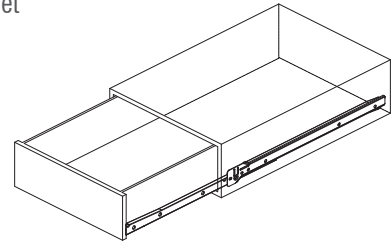

8127 Self-Closing Bottom Mount Slide

Specifications

- **Length:** 418mm to 570mm
- **Travel:** 3/4 Full Extension
- **Side Space:** 12mm (+0.5mm-0mm)
- **Hole Pattern:** 32mm
- **Mount:** Bottom Mount
- **Finish:** Epoxy Power Coating
- **Color:** White, Cream
- **Material:** Cold Rolled steel

Packing

- Unit Packed in 20 sets/carton
- Bulk Packed: CL: 50pcs/carton
CR: 50pcs/carton
DL: 50pcs/carton
DR: 50pcs/carton

Applications

- Kitchen Cabinet

Dimension Specifications

mm (inch)

Note: Holes other than those shown may be in the slide member at King Slide's option and may change without notice.