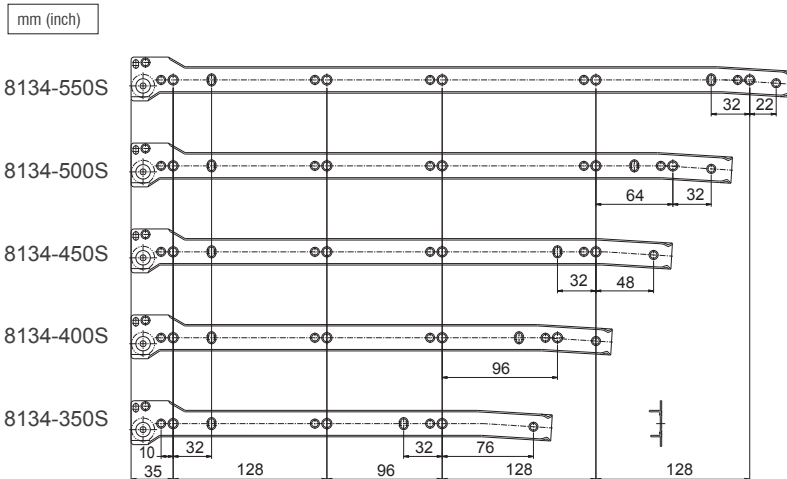

8103 Self-Closing Bottom Mount Slide

Specifications

- **Length:** 250mm to 600mm
- **Travel:** 3/4 Full Extension
- **Side Space:** 12mm (+0.5mm-0mm)
- **Hole Pattern:** 32mm
- **Mount:** Bottom Mount
- **Finish:** Epoxy Power Coating
- **Color:** White, Black and Brown
- **Material:** Cold Rolled steel

8127 Self-Closing Bottom Mount Slide

Specifications

- **Length:** 418mm to 570mm
- **Travel:** 3/4 Full Extension
- **Side Space:** 12mm (+0.5mm-0mm)
- **Hole Pattern:** 32mm
- **Mount:** Bottom Mount
- **Finish:** Epoxy Power Coating
- **Color:** White, Cream
- **Material:** Cold Rolled steel

5

Epoxy Coating Roller Slides

Specifications

- **Length:** 450mm
- **Travel:** 3/4 Full Extension
- **Side Space:** 12mm (+0.5mm-0mm)
- **Hole Pattern:** 32mm
- **Mount:** Bottom Mount
- **Finish:** Epoxy Power Coating
- **Color:** White, Black and Brown
- **Material:** Cold Rolled steel

Packing

- Unit Packed in 10 sets/carton

Applications

- Pencil Drawer

Dimension Specifications

Note: Holes other than those shown may be in the slide member at King Slide's option and may change without notice.