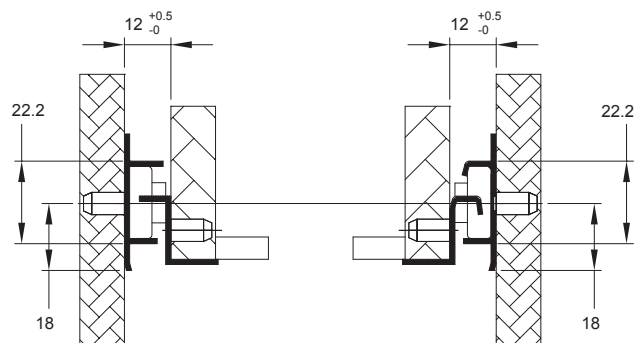

Note: Holes other than those shown may be in the slide member at King Slide's option and may change without notice.

Item No.	Slide Length mm (inch)	Slide Travel mm (inch)
8122-350	350.0 (14.00)	265.0(10.43)
8122-400	400.0 (16.00)	315.0 (12.40)