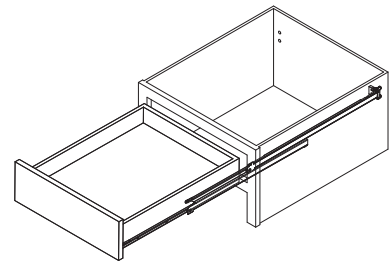

5

Epoxy Coating Roller Slides

8101 Regular Bottom Mount Roller Slide

Specifications

- **Length:** 300mm to 600mm
- **Travel:** 3/4 Full Extension
- **Side Space:** 12mm (+0.5mm-0mm)
- **Hole Pattern:** 32mm
- **Mount:** Bottom Mount
- **Finish:** Epoxy Power Coating
- **Color:** White, Black and Brown
- **Material:** Cold Rolled steel

8102 Regular Side Mount Roller Slide

Specifications

- **Length:** 300mm to 500mm
- **Travel:** 3/4 Full Extension
- **Side Space:** 12mm (+0.5mm-0mm)
- **Hole Pattern:** 32mm
- **Mount:** Side Mount
- **Finish:** Epoxy Power Coating
- **Color:** White, Black and Brown
- **Material:** Cold Rolled steel

5

Epoxy Coating Roller Slides

Specifications

- **Length:** 509mm to 585mm
- **Travel:** Full Extension
- **Side Space:** 11.25mm (+0.5mm-0mm)
- **Hole Pattern:** 32mm
- **Mount:** Bottom Mount
- **Finish:** Epoxy Power Coating
- **Color:** White, Brown, Black
- **Material:** Cold Rolled steel

Packing

- Unit Packed in 50 sets/carton

Applications

- Pencil Drawer

Dimension Specifications

mm (inch)

Note: Holes other than those shown may be in the slide member at King Slide's option and may change without notice.