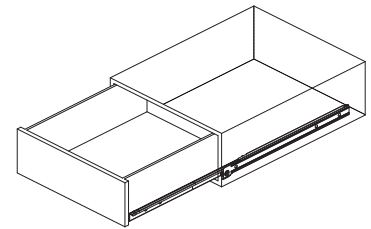

5

Epoxy Coating Roller Slides

8101 Regular Bottom Mount Roller Slide

Specifications

- **Length:** 300mm to 600mm
- **Travel:** 3/4 Full Extension
- **Side Space:** 12mm (+0.5mm-0mm)
- **Hole Pattern:** 32mm
- **Mount:** Bottom Mount
- **Finish:** Epoxy Power Coating
- **Color:** White, Black and Brown
- **Material:** Cold Rolled steel

8106 Quick Assembly Slide

US Patent No. 5449231

5

Epoxy Coating Roller Slides

Specifications

- **Length:** 350mm to 400mm
- **Travel:** 3/4 Full Extension
- **Side Space:** 12mm (+0.5mm-0mm)
- **Hole Pattern:** 32mm
- **Mount:** Bottom Mount
- **Finish:** Epoxy Power Coating
- **Color:** White, Black and Brown
- **Material:** Cold Rolled Steel
- **Features:** Quick assembly / disassembly without screw.
Provide great convenience and efficiency for DIY customers and for mass production.

Packing

- Unit Packed in 20 sets/carton
- Bulk Packed: CL: 100pcs/carton
CR: 100pcs/carton
DL: 100pcs/carton
DR: 100pcs/carton

Applications

- Furniture and Kitchen Cabinet

Dimension Specifications

mm (inch)