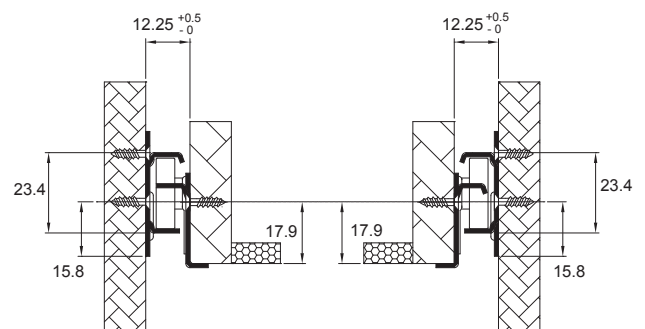

5

Epoxy Coating Roller Slides

8101 Regular Bottom Mount Roller Slide

Specifications

- **Length:** 300mm to 600mm
- **Travel:** 3/4 Full Extension
- **Side Space:** 12mm (+0.5mm-0mm)
- **Hole Pattern:** 32mm
- **Mount:** Bottom Mount
- **Finish:** Epoxy Power Coating
- **Color:** White, Black and Brown
- **Material:** Cold Rolled steel

8102 Regular Side Mount Roller Slide

Specifications

- **Length:** 300mm to 500mm
- **Travel:** 3/4 Full Extension
- **Side Space:** 12mm (+0.5mm-0mm)
- **Hole Pattern:** 32mm
- **Mount:** Side Mount
- **Finish:** Epoxy Power Coating
- **Color:** White, Black and Brown
- **Material:** Cold Rolled steel

Packing

- Unit Packed in 20 sets/carton
- Bulk Packed: CL: 50pcs/carton
CR: 50pcs/carton
DL: 50pcs/carton
DR: 50pcs/carton

Applications

- Kitchen Cabinet

Dimension Specifications

mm (inch)

Note: Holes other than those shown may be in the slide member at King Slide's option and may change without notice.

Item No.	Slide Length mm (inch)	Slide Travel mm (inch)
8127-418	418.0 (16.46)	280.0(11.02)
8127-500	500.0 (19.69)	362.0 (14.25)
8127-570	570.0 (22.44)	432.0 (17.00)

8113 Adjustable Self-Closing Bottom Mount Roller Slide