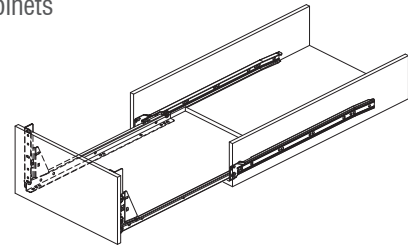

5

Epoxy Coating Roller Slides

Specifications

- **Length:** 450mm
- **Travel:** 3/4 Full Extension
- **Side Space:** 12mm (+0.5mm-0mm)
- **Hole Pattern:** 32mm
- **Mount:** Bottom Mount
- **Finish:** Epoxy Power Coating
- **Color:** White, Black and Brown
- **Material:** Cold Rolled steel

Packing

- Unit Packed in 20 sets/carton
- Bulk Packed: CL: 100pcs/carton
CR: 100pcs/carton
DL: 100pcs/carton
DR: 100pcs/carton

Applications

- Kitchen Cabinets

Dimension Specifications

mm (inch)

Note: Holes other than those shown may be in the slide member at King Slide's option and may change without notice.