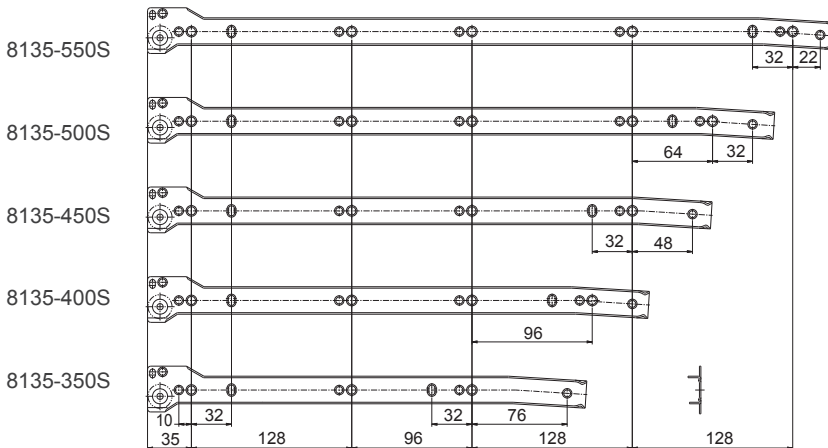

8127 Self-Closing Bottom Mount Slide

Specifications

- **Length:** 418mm to 570mm
- **Travel:** 3/4 Full Extension
- **Side Space:** 12mm (+0.5mm-0mm)
- **Hole Pattern:** 32mm
- **Mount:** Bottom Mount
- **Finish:** Epoxy Power Coating
- **Color:** White, Cream
- **Material:** Cold Rolled steel

5

Epoxy Coating Roller Slides

Specifications

- **Length:** 450mm
- **Travel:** 3/4 Full Extension
- **Side Space:** 12mm (+0.5mm-0mm)
- **Hole Pattern:** 32mm
- **Mount:** Bottom Mount
- **Finish:** Epoxy Power Coating
- **Color:** White, Black and Brown
- **Material:** Cold Rolled steel

Packing

- Unit Packed in 10 sets/carton

Applications

- Pencil Drawer

Dimension Specifications

mm (inch)

Note: Holes other than those shown may be in the slide member at King Slide's option and may change without notice.