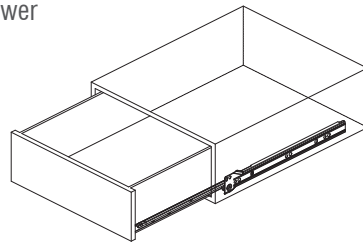

5

Epoxy Coating Roller Slides

8101 Regular Bottom Mount Roller Slide

Specifications

- **Length:** 300mm to 600mm
- **Travel:** 3/4 Full Extension
- **Side Space:** 12mm (+0.5mm-0mm)
- **Hole Pattern:** 32mm
- **Mount:** Bottom Mount
- **Finish:** Epoxy Power Coating
- **Color:** White, Black and Brown
- **Material:** Cold Rolled steel

Packing

- Unit Packed in 20 sets/carton
- Bulk Packed: CL: 100pcs/carton
CR: 100pcs/carton
DL: 100pcs/carton
DR: 100pcs/carton

Applications

- Pencil Drawer

Dimension Specifications

Note: Holes other than those shown may be in the slide member at King Slide's option and may change without notice.