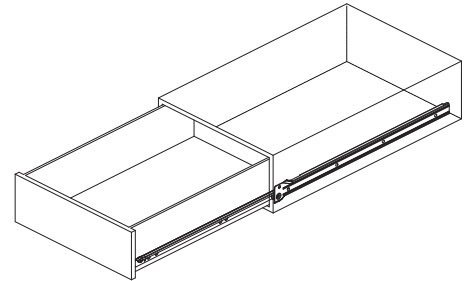

8102 Regular Side Mount Roller Slide

Specifications

- **Length:** 300mm to 500mm
- **Travel:** 3/4 Full Extension
- **Side Space:** 12mm (+0.5mm-0mm)
- **Hole Pattern:** 32mm
- **Mount:** Side Mount
- **Finish:** Epoxy Power Coating
- **Color:** White, Black and Brown
- **Material:** Cold Rolled steel

Packing

- Unit Packed in 20 sets/carton
- Bulk Packed: CL: 100pcs/carton
CR: 100pcs/carton
DL: 100pcs/carton
DR: 100pcs/carton

Applications

- Pencil Drawer

Dimension Specifications

mm (inch)

Note: Holes other than those shown may be in the slide member at King Slide's option and may change without notice.