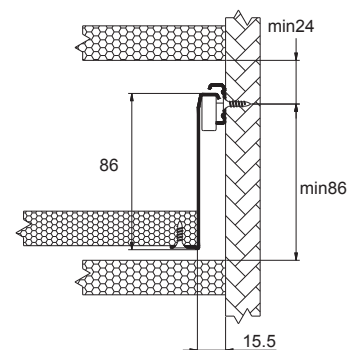

8133 86mm Screw-on Wall Slide

Specifications

- **Length:** 350mm to 550mm
- **Travel:** 3/4 Full Extension
- **Side Space:** 15.5mm (+0.5mm-0mm)
- **Hole Pattern:** 32mm
- **Mount:** Bottom Mount
- **Finish:** Epoxy Power Coating
- **Color:** White, Sliver Gray
- **Material:** Cold Rolled steel

Packing

- Unit Packed in 10 sets/carton

Applications

- Pencil Drawer

Dimension Specifications

mm (inch)

Note: Holes other than those shown may be in the slide member at King Slide's option and may change without notice.

Item No.	Slide Height mm	Slide Length mm (inch)	Min Internal Cabinet Depth mm (inch)	Actual Loss Of Extension mm
8133-350S	86	350.0 (13.78)	357.0 (14.06)	67
8133-400S	86	400.0 (15.75)	407.0 (16.02)	67
8133-450S	86	450.0 (17.72)	457.0 (18.00)	77
8133-500S	86	500.0 (19.69)	507.0 (19.96)	84
8133-550S	86	550.0 (21.65)	557.0 (21.93)	92