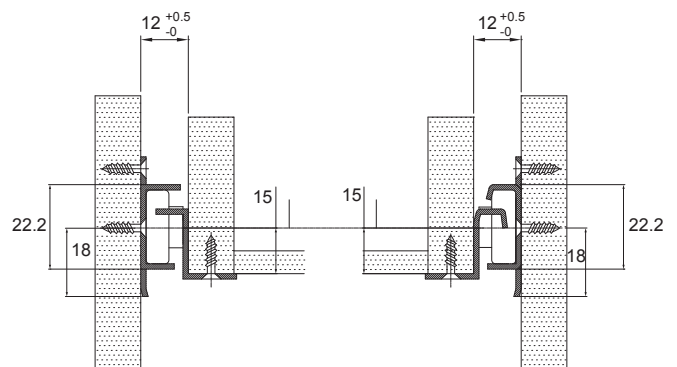

5

Epoxy Coating Roller Slides

8101 Regular Bottom Mount Roller Slide

Specifications

- **Length:** 300mm to 600mm
- **Travel:** 3/4 Full Extension
- **Side Space:** 12mm (+0.5mm-0mm)
- **Hole Pattern:** 32mm
- **Mount:** Bottom Mount
- **Finish:** Epoxy Power Coating
- **Color:** White, Black and Brown
- **Material:** Cold Rolled steel

8102 Regular Side Mount Roller Slide

Specifications

- **Length:** 300mm to 500mm
- **Travel:** 3/4 Full Extension
- **Side Space:** 12mm (+0.5mm-0mm)
- **Hole Pattern:** 32mm
- **Mount:** Side Mount
- **Finish:** Epoxy Power Coating
- **Color:** White, Black and Brown
- **Material:** Cold Rolled steel

8103 Self-Closing Bottom Mount Slide

Specifications

- **Length:** 250mm to 600mm
- **Travel:** 3/4 Full Extension
- **Side Space:** 12mm (+0.5mm-0mm)
- **Hole Pattern:** 32mm
- **Mount:** Bottom Mount
- **Finish:** Epoxy Power Coating
- **Color:** White, Black and Brown
- **Material:** Cold Rolled steel

8127 Self-Closing Bottom Mount Slide

Specifications

- **Length:** 418mm to 570mm
- **Travel:** 3/4 Full Extension
- **Side Space:** 12mm (+0.5mm-0mm)
- **Hole Pattern:** 32mm
- **Mount:** Bottom Mount
- **Finish:** Epoxy Power Coating
- **Color:** White, Cream
- **Material:** Cold Rolled steel