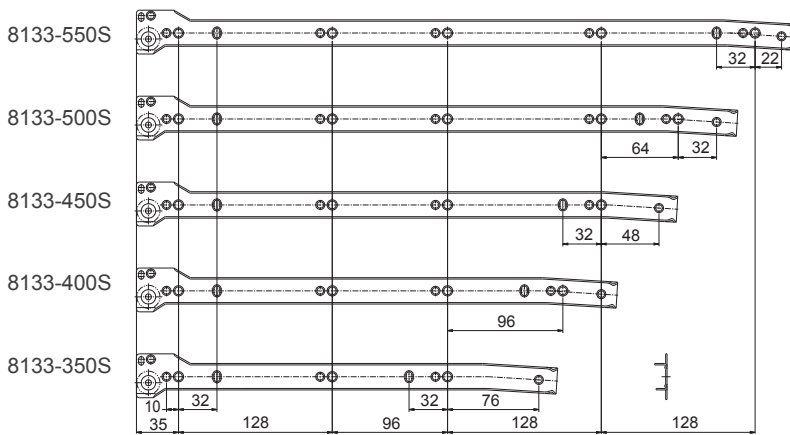

Dimension Specifications

mm (inch)

Note: Holes other than those shown may be in the slide member at King Slide's option and may change without notice.

Item No.	Slide Height mm	Slide Length mm (inch)	Min Internal Cabinet Depth mm (inch)	Actual Loss Of Extension mm
8133-350S	86	350.0 (13.78)	357.0 (14.06)	67
8133-400S	86	400.0 (15.75)	407.0 (16.02)	67
8133-450S	86	450.0 (17.72)	457.0 (18.00)	77
8133-500S	86	500.0 (19.69)	507.0 (19.96)	84
8133-550S	86	550.0 (21.65)	557.0 (21.93)	92