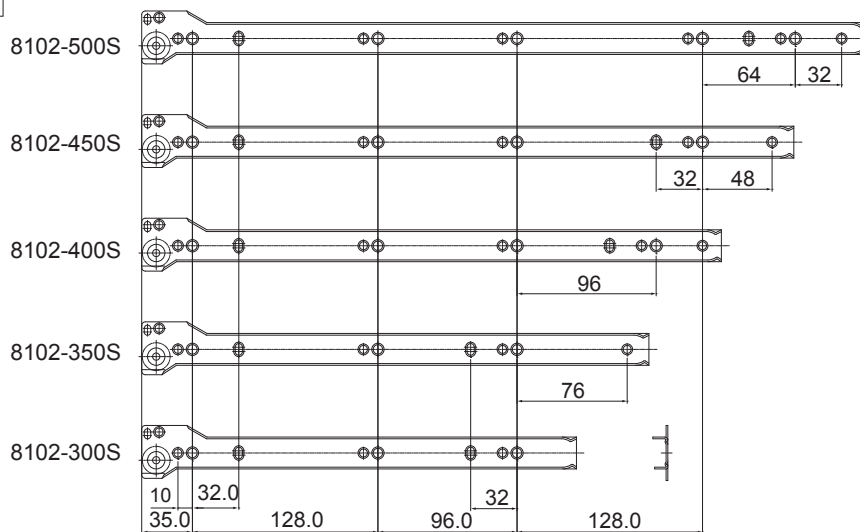

Dimension Specifications

mm (inch)