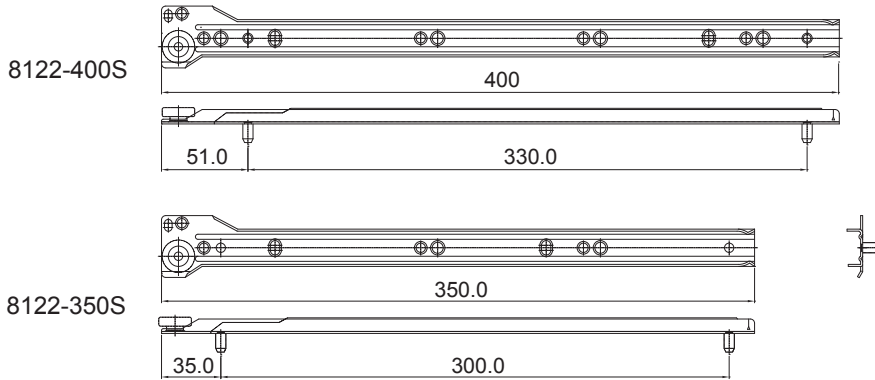

Dimension Specifications

mm (inch)