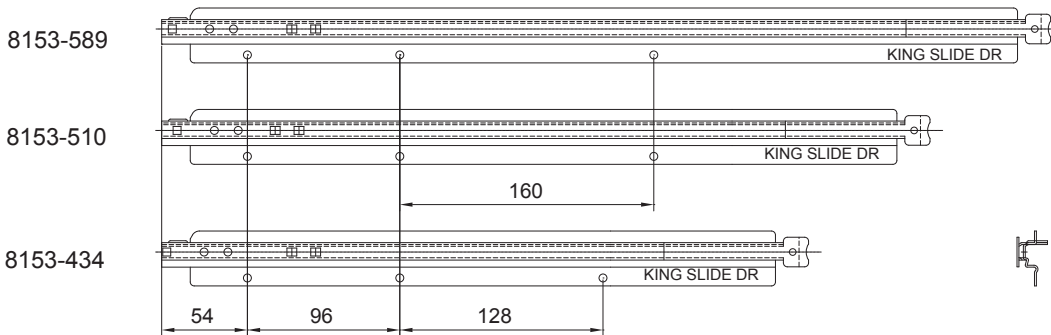

Dimension Specifications

mm (inch)