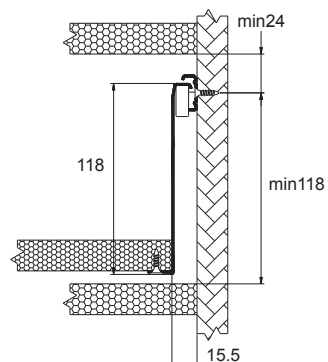

8134 118mm Screw-on Wall Slide

5

Epoxy Coating Roller Slides

Specifications

- **Length:** 350mm to 550mm
- **Travel:** 3/4 Full Extension
- **Side Space:** 15.5mm (+0.5mm-0mm)
- **Hole Pattern:** 32mm
- **Mount:** Bottom Mount
- **Finish:** Epoxy Power Coating
- **Color:** White, Sliver Gray
- **Material:** Cold Rolled steel

Packing

- Unit Packed in 10 sets/carton

Applications

- Pencil Drawer

Dimension Specifications

Note: Holes other than those shown may be in the slide member at King Slide's option and may change without notice.

Item No.	Slide Height mm	Slide Length mm (inch)	Min Internal Cabinet Depth mm (inch)	Actual Loss Of Extension mm
8134-350S	118	350.0 (13.78)	357.0 (14.06)	67
8134-400S	118	400.0 (15.75)	407.0 (16.02)	67
8134-450S	118	450.0 (17.72)	457.0 (18.00)	77
8134-500S	118	500.0 (19.69)	507.0 (19.96)	84
8134-550S	118	550.0 (21.65)	557.0 (21.93)	92