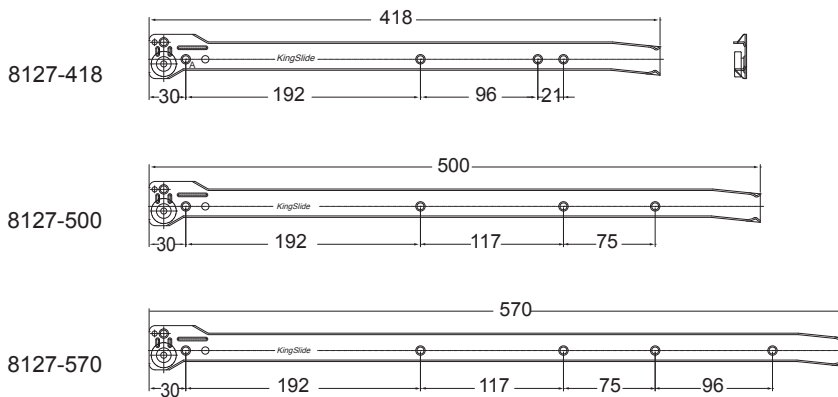

5

Epoxy Coating Roller Slides

8101 Regular Bottom Mount Roller Slide

Specifications

- **Length:** 300mm to 600mm
- **Travel:** 3/4 Full Extension
- **Side Space:** 12mm (+0.5mm-0mm)
- **Hole Pattern:** 32mm
- **Mount:** Bottom Mount
- **Finish:** Epoxy Power Coating
- **Color:** White, Black and Brown
- **Material:** Cold Rolled steel

8102 Regular Side Mount Roller Slide

Specifications

- **Length:** 300mm to 500mm
- **Travel:** 3/4 Full Extension
- **Side Space:** 12mm (+0.5mm-0mm)
- **Hole Pattern:** 32mm
- **Mount:** Side Mount
- **Finish:** Epoxy Power Coating
- **Color:** White, Black and Brown
- **Material:** Cold Rolled steel

8127 Self-Closing Bottom Mount Slide

Specifications

- **Length:** 418mm to 570mm
- **Travel:** 3/4 Full Extension
- **Side Space:** 12mm (+0.5mm-0mm)
- **Hole Pattern:** 32mm
- **Mount:** Bottom Mount
- **Finish:** Epoxy Power Coating
- **Color:** White, Cream
- **Material:** Cold Rolled steel

Packing

- Unit Packed in 20 sets/carton
- Bulk Packed: CL: 50pcs/carton
CR: 50pcs/carton
DL: 50pcs/carton
DR: 50pcs/carton

Applications

- Kitchen Cabinet

Dimension Specifications

mm (inch)

Note: Holes other than those shown may be in the slide member at King Slide's option and may change without notice.