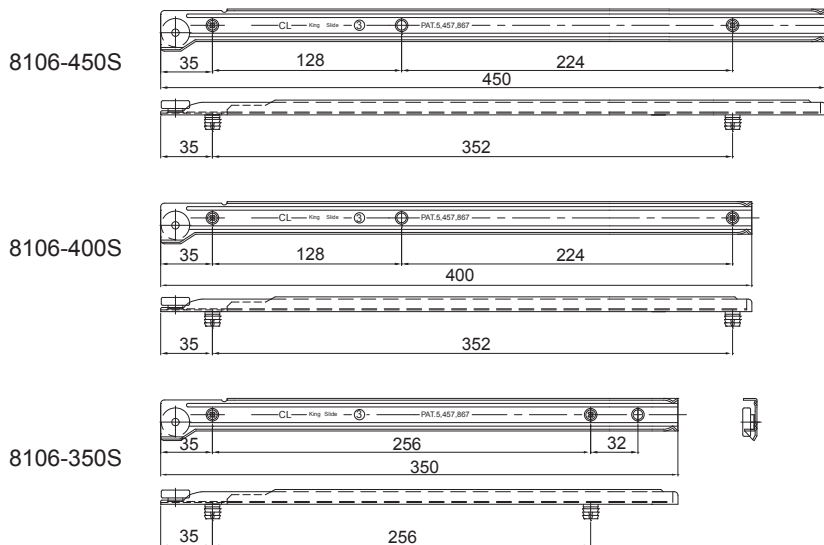

Dimension Specifications

mm (inch)