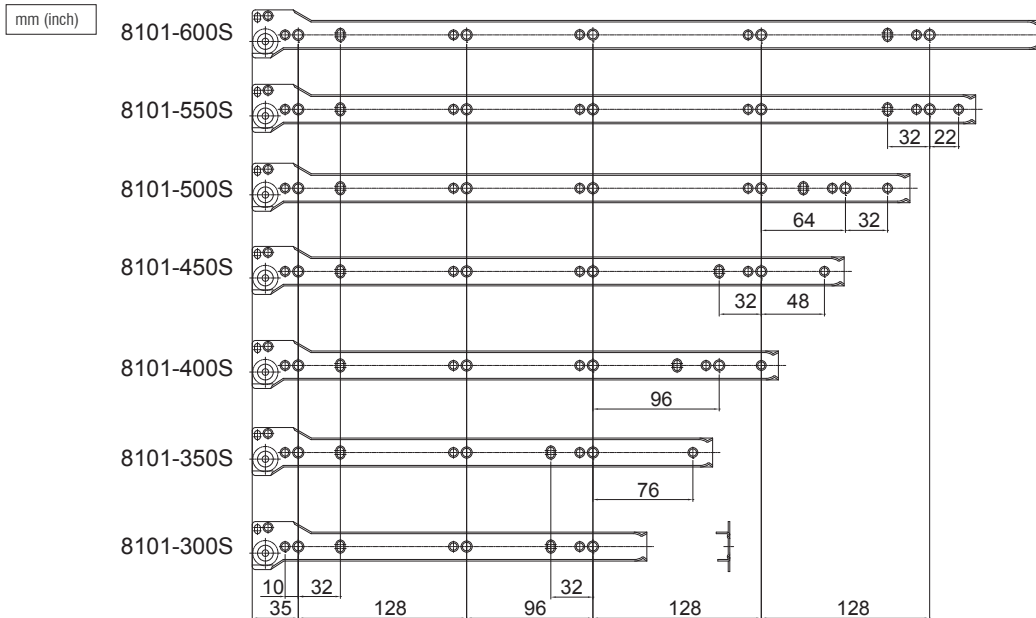

Dimension Specifications

Note: Holes other than those shown may be in the slide member at King Slide's option and may change without notice.

Item No.	Slide Length mm (inch)	Slide Travel mm (inch)
8101-300	300.0 (12.00)	215.0 (8.46)
8101-350	350.0 (14.00)	265.0 (10.43)
8101-400	400.0 (16.00)	315.0 (12.40)
8101-450	450.0 (18.00)	365.0 (14.37)
8101-500	500.0 (20.00)	405.0 (15.94)
8101-550	550.0 (22.00)	448.0 (17.63)
8101-600	600.0 (24.00)	490.0 (19.29)