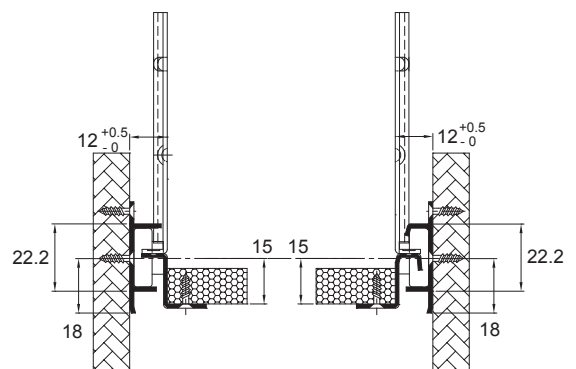

8113 Adjustable Self-Closing Bottom Mount Roller Slide

5

Epoxy Coating Roller Slides

Specifications

- **Length:** 450mm
- **Travel:** 3/4 Full Extension
- **Side Space:** 12mm (+0.5mm-0mm)
- **Hole Pattern:** 32mm
- **Mount:** Bottom Mount
- **Finish:** Epoxy Power Coating
- **Color:** White, Black and Brown
- **Material:** Cold Rolled steel

Packing

- Unit Packed in 20 sets/carton
- Bulk Packed: CL: 100pcs/carton
  CR: 100pcs/carton
  DL: 100pcs/carton
  DR: 100pcs/carton

Applications

- Kitchen Cabinets

Dimension Specifications

mm (inch)

Note: Holes other than those shown may be in the slide member at King Slide's option and may change without notice.

Item No.	Slide Length mm (inch)	Slide Travel mm (inch)
8113-450	450.0 (18.00)	365.0(14.37)