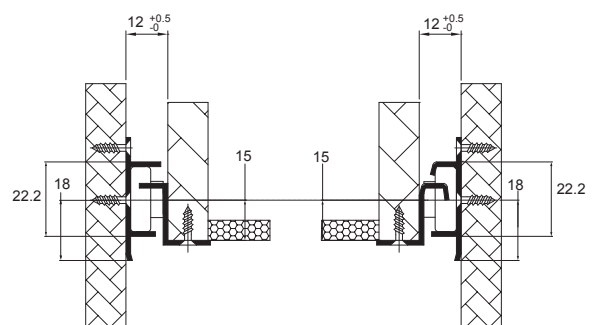

5

Epoxy Coating Roller Slides

8101 Regular Bottom Mount Roller Slide

Specifications

- **Length:** 300mm to 600mm
- **Travel:** 3/4 Full Extension
- **Side Space:** 12mm (+0.5mm-0mm)
- **Hole Pattern:** 32mm
- **Mount:** Bottom Mount
- **Finish:** Epoxy Power Coating
- **Color:** White, Black and Brown
- **Material:** Cold Rolled steel

8102 Regular Side Mount Roller Slide

Specifications

- **Length:** 300mm to 500mm
- **Travel:** 3/4 Full Extension
- **Side Space:** 12mm (+0.5mm-0mm)
- **Hole Pattern:** 32mm
- **Mount:** Side Mount
- **Finish:** Epoxy Power Coating
- **Color:** White, Black and Brown
- **Material:** Cold Rolled steel

8103 Self-Closing Bottom Mount Slide

Specifications

- **Length:** 250mm to 600mm
- **Travel:** 3/4 Full Extension
- **Side Space:** 12mm (+0.5mm-0mm)
- **Hole Pattern:** 32mm
- **Mount:** Bottom Mount
- **Finish:** Epoxy Power Coating
- **Color:** White, Black and Brown
- **Material:** Cold Rolled steel

Specifications

- **Length:** 418mm to 589mm
- **Travel:** 3/4 Full Extension
- **Side Space:** 12mm (+0.5mm-0mm)
- **Hole Pattern:** 32mm
- **Mount:** Bottom Mount
- **Finish:** Epoxy Power Coating
- **Color:** White, Cream
- **Material:** Cold Rolled steel
- **Feature:** Slide Self-adjusts Its Width for Optimum Slide Motion