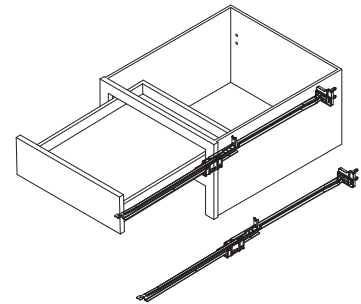

5

Epoxy Coating Roller Slides

8101 Regular Bottom Mount Roller Slide

Specifications

- **Length:** 300mm to 600mm
- **Travel:** 3/4 Full Extension
- **Side Space:** 12mm (+0.5mm-0mm)
- **Hole Pattern:** 32mm
- **Mount:** Bottom Mount
- **Finish:** Epoxy Power Coating
- **Color:** White, Black and Brown
- **Material:** Cold Rolled steel

Packing

- Unit Packed in 25 sets/carton

Applications

- Pencil Drawer

Dimension Specifications

mm (inch)

Note: Holes other than those shown may be in the slide member at King Slide's option and may change without notice.