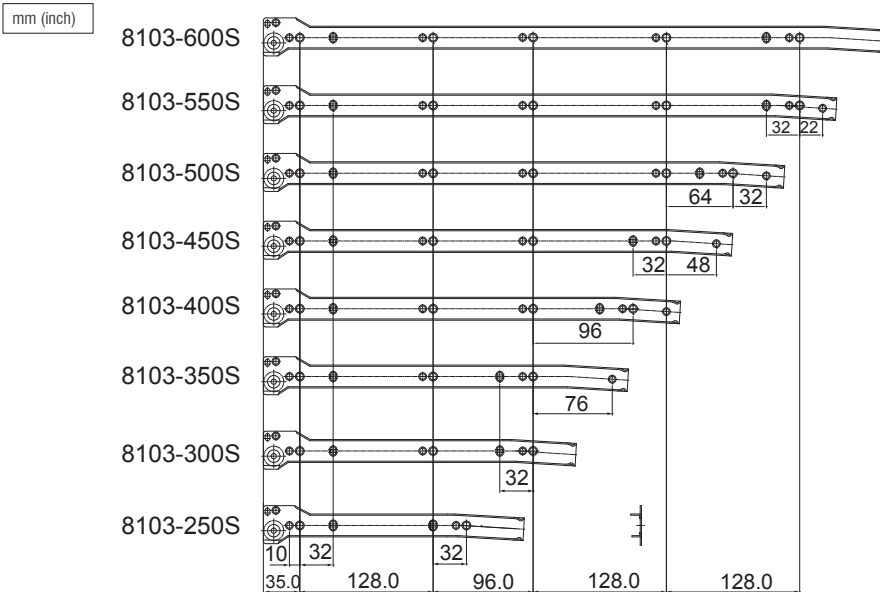

Dimension Specifications