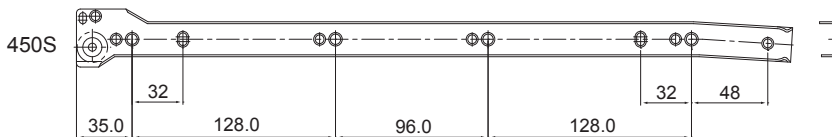

5

Epoxy Coating Roller Slides

8101 Regular Bottom Mount Roller Slide

Specifications

- **Length:** 300mm to 600mm
- **Travel:** 3/4 Full Extension
- **Side Space:** 12mm (+0.5mm-0mm)
- **Hole Pattern:** 32mm
- **Mount:** Bottom Mount
- **Finish:** Epoxy Power Coating
- **Color:** White, Black and Brown
- **Material:** Cold Rolled steel

8102 Regular Side Mount Roller Slide

Specifications

- **Length:** 300mm to 500mm
- **Travel:** 3/4 Full Extension
- **Side Space:** 12mm (+0.5mm-0mm)
- **Hole Pattern:** 32mm
- **Mount:** Side Mount
- **Finish:** Epoxy Power Coating
- **Color:** White, Black and Brown
- **Material:** Cold Rolled steel

Packing

- Unit Packed in 20 sets/carton
- Bulk Packed: CL: 100pcs/carton
CR: 100pcs/carton
DL: 100pcs/carton
DR: 100pcs/carton

Applications

- Kitchen Cabinets

Dimension Specifications

mm (inch)

Note: Holes other than those shown may be in the slide member at King Slide's option and may change without notice.

Item No.	Slide Length mm (inch)	Slide Travel mm (inch)
8113-450	450.0 (18.00)	365.0(14.37)

8120 Self-Closing Bottom Mount Slide with Quiet Motion

Specifications

- **Length:** 250mm to 600mm
- **Travel:** 3/4 Full Extension
- **Side Space:** 12mm (+0.5mm-0mm)
- **Hole Pattern:** 32mm
- **Mount:** Bottom Mount
- **Finish:** Epoxy Power Coating
- **Color:** White, Almond, Black and Brown
- **Material:** Cold Rolled steel
- **Feature:** Very Quiet Slide Motion