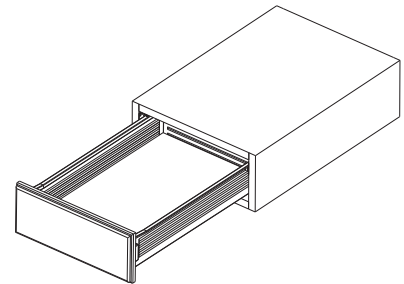

8103 Self-Closing Bottom Mount Slide

Specifications

- **Length:** 250mm to 600mm
- **Travel:** 3/4 Full Extension
- **Side Space:** 12mm (+0.5mm-0mm)
- **Hole Pattern:** 32mm
- **Mount:** Bottom Mount
- **Finish:** Epoxy Power Coating
- **Color:** White, Black and Brown
- **Material:** Cold Rolled steel

8127 Self-Closing Bottom Mount Slide

Specifications

- **Length:** 418mm to 570mm
- **Travel:** 3/4 Full Extension
- **Side Space:** 12mm (+0.5mm-0mm)
- **Hole Pattern:** 32mm
- **Mount:** Bottom Mount
- **Finish:** Epoxy Power Coating
- **Color:** White, Cream
- **Material:** Cold Rolled steel

8134 118mm Screw-on Wall Slide

5

Epoxy Coating Roller Slides

Specifications

- **Length:** 350mm to 550mm
- **Travel:** 3/4 Full Extension
- **Side Space:** 15.5mm (+0.5mm-0mm)
- **Hole Pattern:** 32mm
- **Mount:** Bottom Mount
- **Finish:** Epoxy Power Coating
- **Color:** White, Sliver Gray
- **Material:** Cold Rolled steel

Packing

- Unit Packed in 10 sets/carton

Applications

- Pencil Drawer

Dimension Specifications

Note: Holes other than those shown may be in the slide member at King Slide's option and may change without notice.