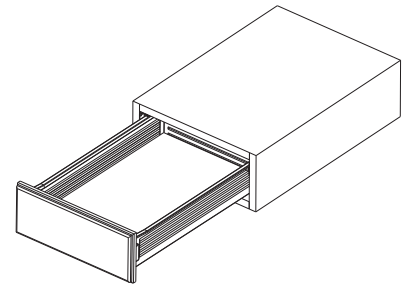

8127 Self-Closing Bottom Mount Slide

Specifications

- **Length:** 418mm to 570mm
- **Travel:** 3/4 Full Extension
- **Side Space:** 12mm (+0.5mm-0mm)
- **Hole Pattern:** 32mm
- **Mount:** Bottom Mount
- **Finish:** Epoxy Power Coating
- **Color:** White, Cream
- **Material:** Cold Rolled steel

8135 150mm Screw-on Wall Slide

Specifications

- **Length:** 350mm to 550mm
- **Travel:** 3/4 Full Extension
- **Side Space:** 15.5mm (+0.5mm-0mm)
- **Hole Pattern:** 32mm
- **Mount:** Bottom Mount
- **Finish:** Epoxy Power Coating
- **Color:** White, Sliver Gray
- **Material:** Cold Rolled steel

Packing

- Unit Packed in 10 sets/carton

Applications

- Pencil Drawer

Dimension Specifications

mm (inch)

Note: Holes other than those shown may be in the slide member at King Slide's option and may change without notice.